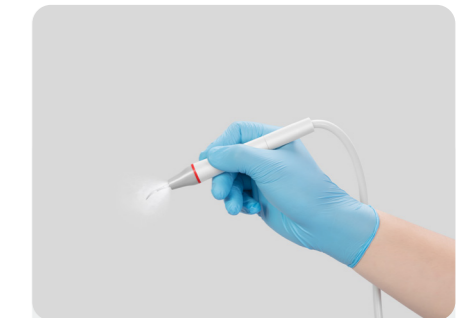

Whole machine **weighs only 32kg**. Super smooth casters will ensure **flexible movement**.

Magnetic platform to absorb burs or other fine tools, **avoid accidental sliding or loss**.

Powerful 360° swivel high speed handpiece with self-generating LED illumination helps veterinarians cut animal teeth easily

Low-speed handpiece with coolant delivery tube

Operation console

3 way air/ water syringe

Magnetic platform

Powerful scaler

Technical parameters

Item	Specification	
Dimension	Length	45cm
	Width	40cm
	Height	80-105cm
	Weight	32KG
Oil-Free Air Compressor	Power	110/220V, 50/60Hz
	Out Put Pressure	0.45-0.5Mpa
High Speed Handpiece	330000-390000rpm	
Low Speed Handpiece	5000-20000rpm	
Auto Drain Function	Single time	0.5~10s
	Interval time	0.5~45min
Sound Level	≤65dB	

D-U2000
Flexible Veterinary Dental Unit

RWD

Main configuration

Description	D-U2000 (Standard Edition)	D-U2000L (Lite)
High Speed Handpiece	1pcs	—
Low Speed Handpiece	1pcs	—
3 Way Air/Water Syringe	1pcs	1pcs
Scaler Handpiece	1pcs	1pcs
Burs	1 Set (Tapered fissure burs*5+Spherical burs*5)	—
Disposable Polishing Head	1 Package (5pcs)	—
Scaling Tips	1 Set (5pcs)	1 Set (5pcs)